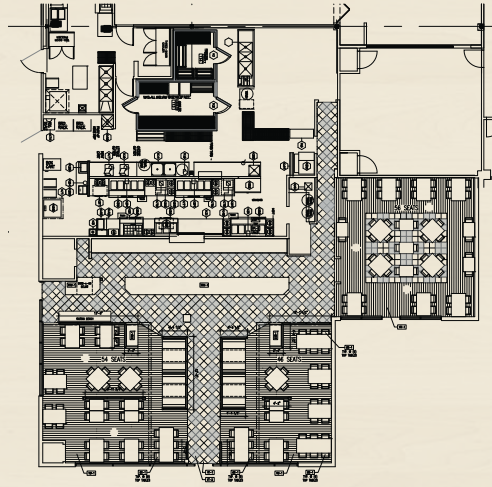

Examples of different locations

Ridgeland, MS - Endcap