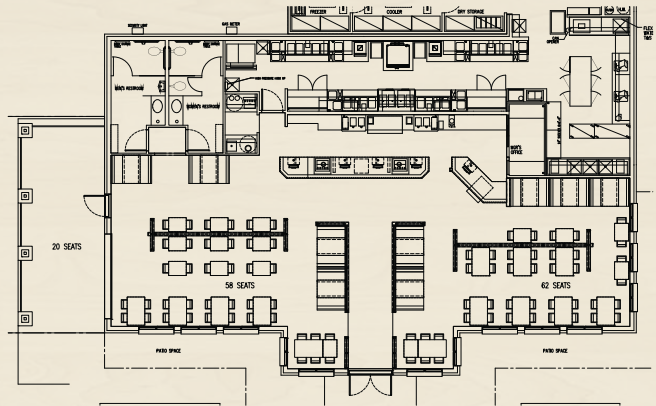

Vicksburg, MS - Free Standing